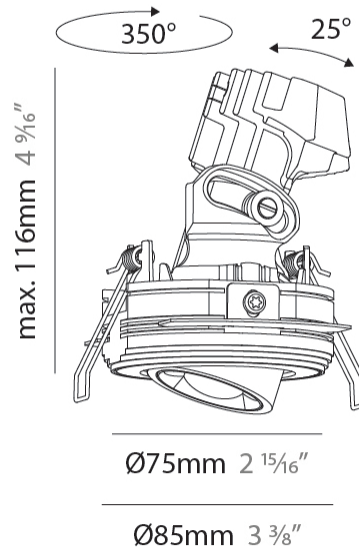

PHYSICAL

Shape: Round
Diameter (mm): 75
Diameter (in): 2 ¹⁵/₁₆
Height (mm): 116
Height (in): 4 ⁹/₁₆
Ceiling Thickness (mm): 10 / 12.5 / 15 / 25
Ceiling Thickness (in): 3/8 or 1/2 or 9/16 or 1
Min. Recessing Depth (mm): 125
Min. Recessing Depth (in): 4 ¹⁵/₁₆
Light Distribution: Direct
Diffuser: Lens Pack - Spread Lens / Linear Spread Lens / Honeycomb Louver
Fixture Finish: SSR / BKV / CWI / CRY / HAB / UFT / ITA / RUA / FTG / MYG / LOD / PUS / FRO / FUP / KIA / POP / BLS / SPG / MEY / GOH / GUM / CHC / COM / ABZ / JAG / OBR / MOS / ROR
Fixture Material: Aluminum Die Cast
Cut-out Measurements: D. 86mm / 3 3/8"

ELECTRICAL

Lamp Type: LED (Zhaga Standard)
Input Wattage (W): 14
Total Output Wattage (W): 12.7
Dimming: Dali Dimming
Driver Included: No
Driver Location: Recessed Housing
Driver Type: Constant Current - Universal (120Vac only for DALI driver)
Driver Class: Class 2
Input Voltage (V): 120 - 277
Constant Current (MA): 700

LED

Number of LEDs: 1
Color Temperature (°K): 2700-6500 Tunable White
Max. Delivered Lumen (lm): 1129
Nominal Lumen (lm): 1460
CRI: >90 CRI
Lamp Life (hrs): 50000
Special LEDs offerings: Tunable White

OPTICAL

Reflector°: 36
Adjustability: Rotational 350° / Tilt 25°

RATINGS AND CERTIFICATIONS

Certified By: Certified for North American Standards
IP rating: IP20